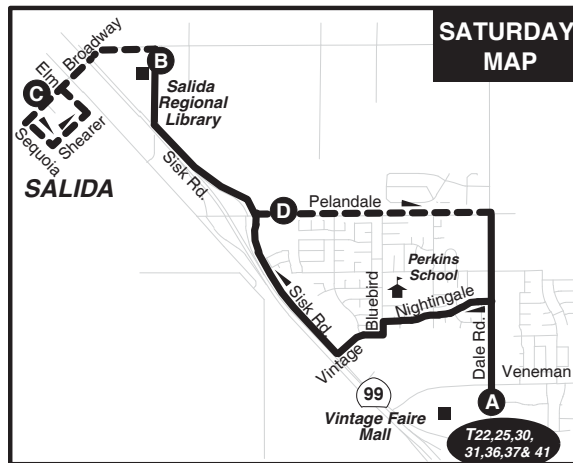

Revised Route 28

Saturday Service
(See back for Mon-Fri Service)

SATURDAY TIMETABLE

Date & Veneman Northbound		Sisk & Kiernan		Broadway & Elm		Sisk & Kiernan		Pelandale & Sisk		Date & Veneman Southbound	
A	B	C	B	D						A	
8:10	8:19	8:21	8:23	8:26						8:40	
9:10	9:19	9:21	9:23	9:26						9:40	
10:10	10:19	10:21	10:23	10:26						10:40	
11:10	11:19	11:21	11:23	11:26						11:40	
12:10	12:19	12:21	12:23	12:26						12:40	
1:10	1:19	1:21	1:23	1:26						1:40	
2:10	2:19	2:21	2:23	2:26						2:40	
3:10	3:19	3:21	3:23	3:26						3:40	
4:10	4:19	4:21	4:23	4:26						4:40	
5:10	5:19	5:21	5:23	5:26						5:40	
6:10	6:19	6:21	6:23	6:26						6:40	

PM TIMES SHOWN IN BOLD

Revised Route 28

Service to
Gregori High School

Look for new Ride Guides in July

MAX
MODESTO AREA EXPRESS
521-1274