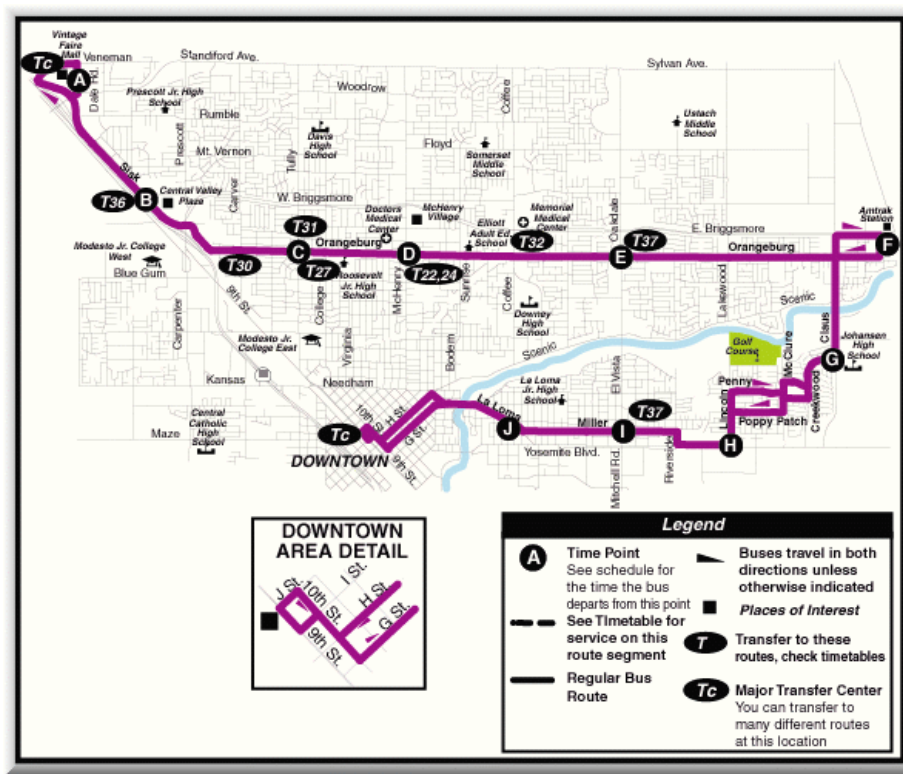

Select Route or Area for Detail on Maps & Timetables			
Route 21	Route 22	Route 24	Route 25
Route 26	Route 27	Route 28	Route 29
Route 30	Route 31	Route 32	Route 33
Route 34	Route 36	Route 37	Route 38
Route 39	Route 41	Route 42	Route 43
MAX to ACE	MAX to Amtrak	MAX to BART	Ceres Area Transit (CAT)
Downtown Area	Transportation Center	Mall Area	

## MAX to AMTRAK INFORMATION

The Modesto Amtrak station can be reached by using Modesto Area Express (**MAX**), Modesto Area Dial-A-Ride (DAR) or taxicab. **MAX** Route 25 connects the Downtown Transportation Center with the Amtrak station Monday through Saturday. Many routes connect with Route 25 at the Transportation Center, providing access to the entire Modesto urban area. DAR and taxicab service is also available to the station during some times when **MAX** does not operate.

For printable version [click here](#).

**MAX SCHEDULE to AMTRAK STATION**  
 MAX - Route 25 Weekday Schedule to Amtrak Downtown to Mall

Downtown Transit Center

Amtrak Station

Mall Back Entrance

Leave

Arrive

**MAX - Route 25 Saturday Schedule to Amtrak**

<u>Downtown Transit Center</u>	<u>Amtrak Station</u>	<u>Vintage Faire Mall</u>	<u>Mall Back Entrance</u>	<u>Amtrak Station to Downtown</u>	<u>Downtown Transit Center</u>
<u>Leave</u>	<u>Arrive</u>	<u>Arrive</u>	<u>Leave</u>	<u>Arrive</u>	<u>Arrive</u>
---	---	---	7:58	8:28	
7:45	8:14	8:48	8:58	9:28	10:10
8:45	9:14	9:48	9:58	10:28	11:10
9:45	10:14	10:48	10:58	11:28	12:10
10:45	11:14	11:48	11:58	12:28	1:10
11:45	12:14	12:48	12:58	1:28	2:10
12:45	1:14	1:48	1:58	2:28	3:10
1:45	2:14	2:48	2:58	3:28	4:10
2:45	3:14	3:48	3:58	4:28	5:10
3:45	4:14	4:48	4:58	5:28	6:10
4:45	5:14	5:48	5:58	6:28	7:10
5:45	6:14	6:48	---	---	---
6:45	7:14	7:48	---	---	---