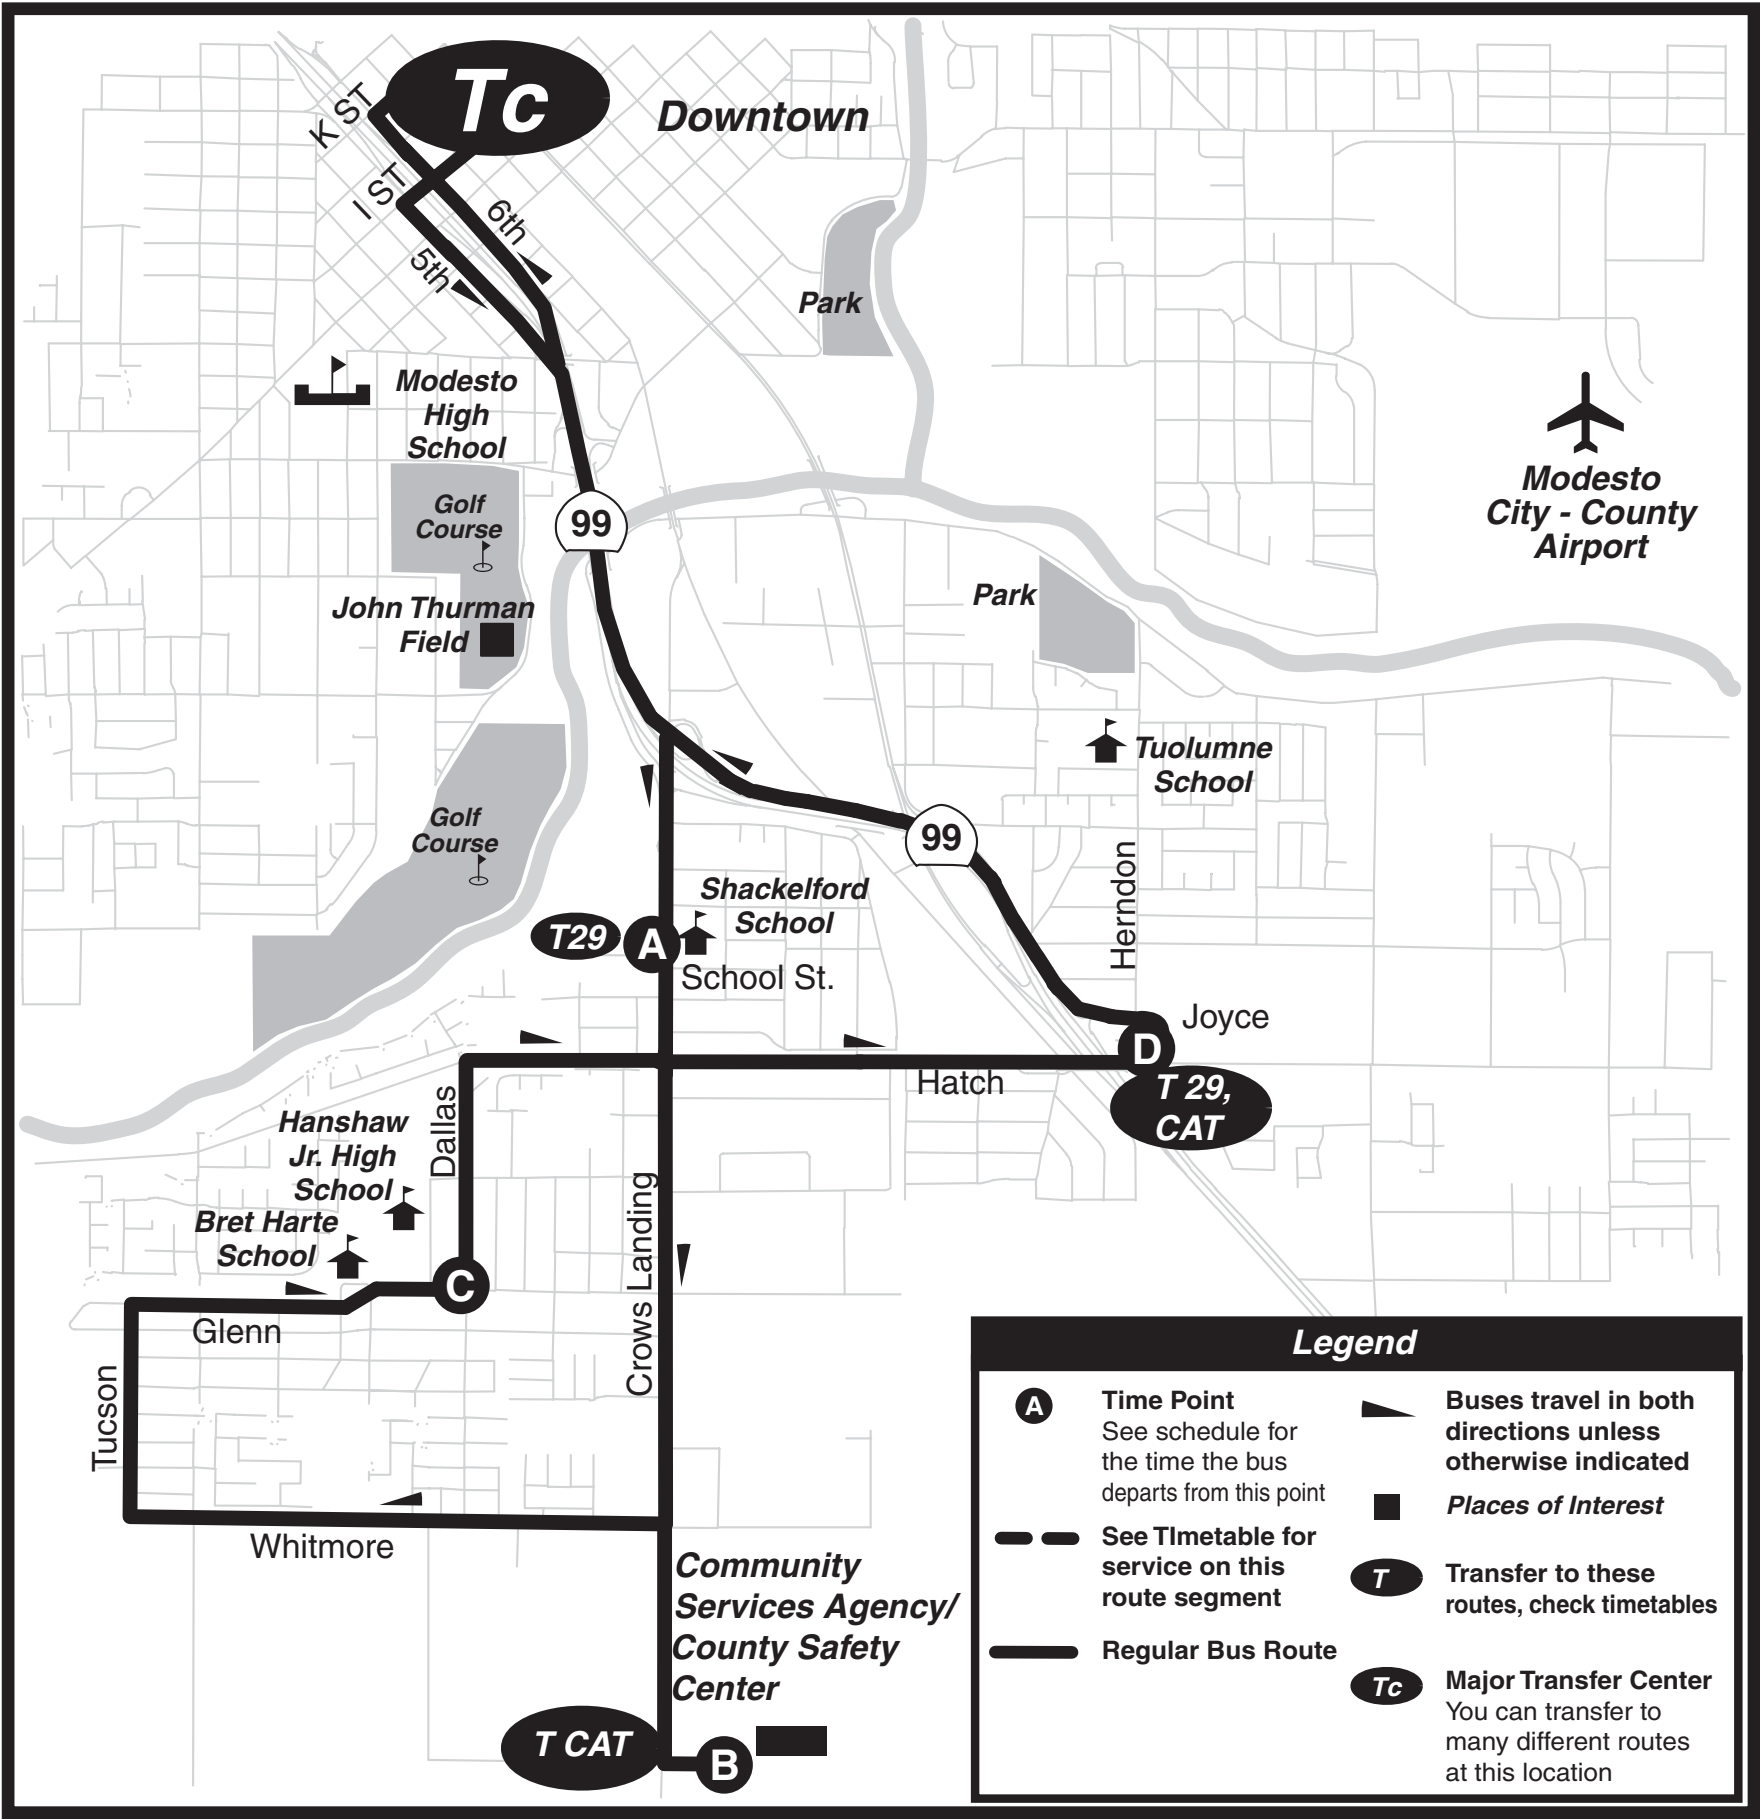

## Crows Landing - Hackett - Glenn - Downtown

30 minute frequency Mon - Sat / 60 minute frequency Sunday

## Crows Landing - Hackett - Glenn - Downtown

Monday - Saturday Timetable						
From Downtown			To Downtown			
	Downtown Transit Center	Crows Landing & School	Community Services Agency	Glenn & Dallas	Herndon & Hatch	Downtown Transit Center
Leave	<b>A</b>	<b>B</b>	<b>C</b>	<b>D</b>	Arrive	
-----	5:51	6:00	6:07	6:24	6:40	
6:15	6:21	6:30	6:37	6:54	7:10	
6:45	6:51	7:00	7:07	7:24	7:40	
7:15	7:21	7:30	7:37	7:54	8:10	
7:45	7:51	8:00	8:07	8:24	8:40	
8:15	8:21	8:30	8:37	8:54	9:10	
8:45	8:51	9:00	9:07	9:24	9:40	
9:15	9:21	9:30	9:37	9:54	10:10	
9:45	9:51	10:00	10:07	10:24	10:40	
10:15	10:21	10:30	10:37	10:54	11:10	
10:45	10:51	11:00	11:07	11:24	11:40	
11:15	11:21	11:30	11:37	11:54	12:10	
11:45	11:51	<b>12:00</b>	<b>12:07</b>	<b>12:24</b>	<b>12:40</b>	
<b>12:15</b>	<b>12:21</b>	<b>12:30</b>	<b>12:37</b>	<b>12:54</b>	<b>1:10</b>	
<b>12:45</b>	<b>12:51</b>	<b>1:00</b>	<b>1:07</b>	<b>1:24</b>	<b>1:40</b>	
1:15	1:21	1:30	1:37	1:54	2:10	
1:45	1:51	2:00	2:07	2:24	2:40	
2:15	2:21	2:30	2:37	2:54	3:10	
2:45	2:51	3:00	3:07	3:24	3:40	
3:15	3:21	3:30	3:37	3:54	4:10	
3:45	3:51	4:00	4:07	4:24	4:40	
4:15	4:21	4:30	4:37	4:54	5:10	
4:45	4:51	5:00	5:07	5:24	5:40	
5:15	5:21	5:30	5:37	5:54	6:10	
5:45	5:51	6:00	6:07	6:24	6:40	
6:15	6:21	6:30	6:37	6:54	7:10	
6:45	6:51	7:00	7:07	7:24	7:40	
7:15	7:21	7:30	7:37	7:54	-----	

**PM TIMES SHOWN IN BOLD**

**NOTE: To Transfer to Ceres Dial-A-Ride, tell your driver that you wish to transfer to Ceres Dial-A-Ride. The driver will arrange for the Ceres Dial-A-Ride vehicle to meet your bus at Hatch and Herndon. Your driver will only sell you a transfer ticket at the time you pay your fare. To transfer to Ceres Area Transit (CAT) route, purchase a transfer from the MAX driver when you board.**