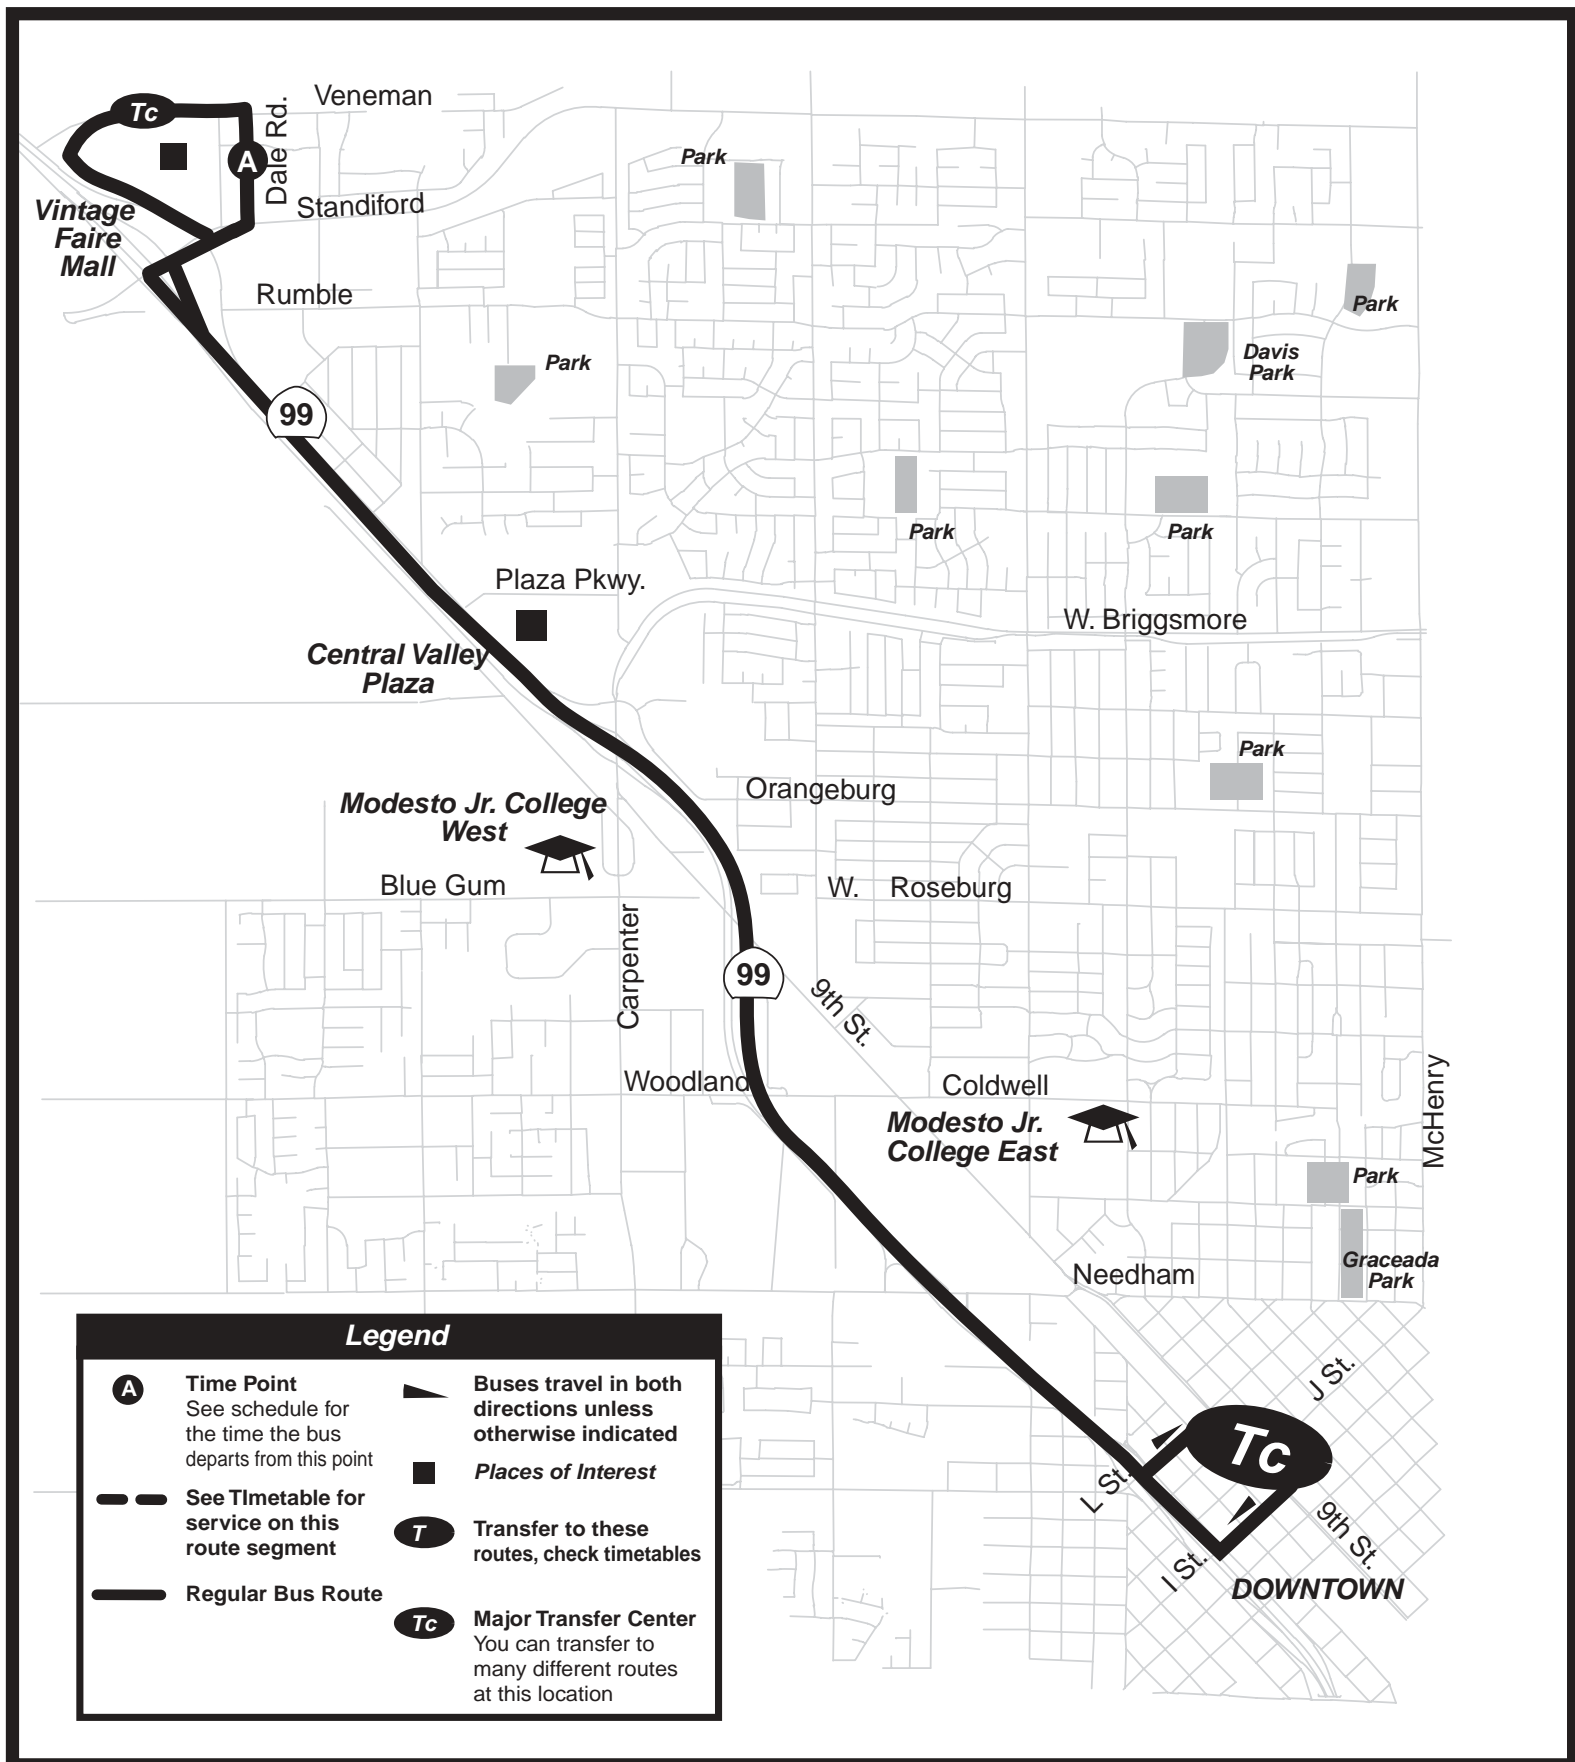

ROUTE 41 Monday - Saturday Map

Express Service between Mall-Downtown

30 minute frequency Mon - Fri / 60 minute frequency Saturday

ROUTE 41 Monday - Saturday Timetable

Express Service between Mall-Downtown

Monday - Saturday Timetable				
Mall to Downtown			To Mall	
Mall Back Entrance	Dale & Veneman	Downtown Transit Center	Downtown Transit Center	Mall Back Entrance
Leave	A	Arrive TC	Leave TC	Arrive
-----	-----	-----	9:15	9:30
9:25	9:26	9:40	9:45	10:00
9:55	9:56	10:10	10:15	10:30
10:25	10:26	10:40	10:45	11:00
10:55	10:56	11:10	11:15	11:30
11:25	11:26	11:40	11:45	12:00
11:55	11:56	12:10	12:15	12:30
12:25	12:26	12:40	12:45	1:00
12:55	12:56	1:10	1:15	1:30
1:25	1:26	1:40	1:45	2:00
1:55	1:56	2:10	2:15	2:30
2:25	2:26	2:40	2:45	3:00
2:55	2:56	3:10	3:15	3:30
3:25	3:26	3:40	3:45	4:00
3:55	3:56	4:10	4:15	4:30
4:25	4:26	4:40	4:45	5:00
4:55	4:56	5:10	5:15	5:30
5:25	5:26	5:40	5:45	6:00
5:55	5:56	6:10	6:15	6:30
6:25	6:26	6:40	None	-----
6:55	6:56	7:10	None	-----
7:25	7:26	7:40	None	-----

PM TIMES SHOWN IN BOLD

 Indicates no Saturday service on these runs.

----- Service not provided to this stop on this run.