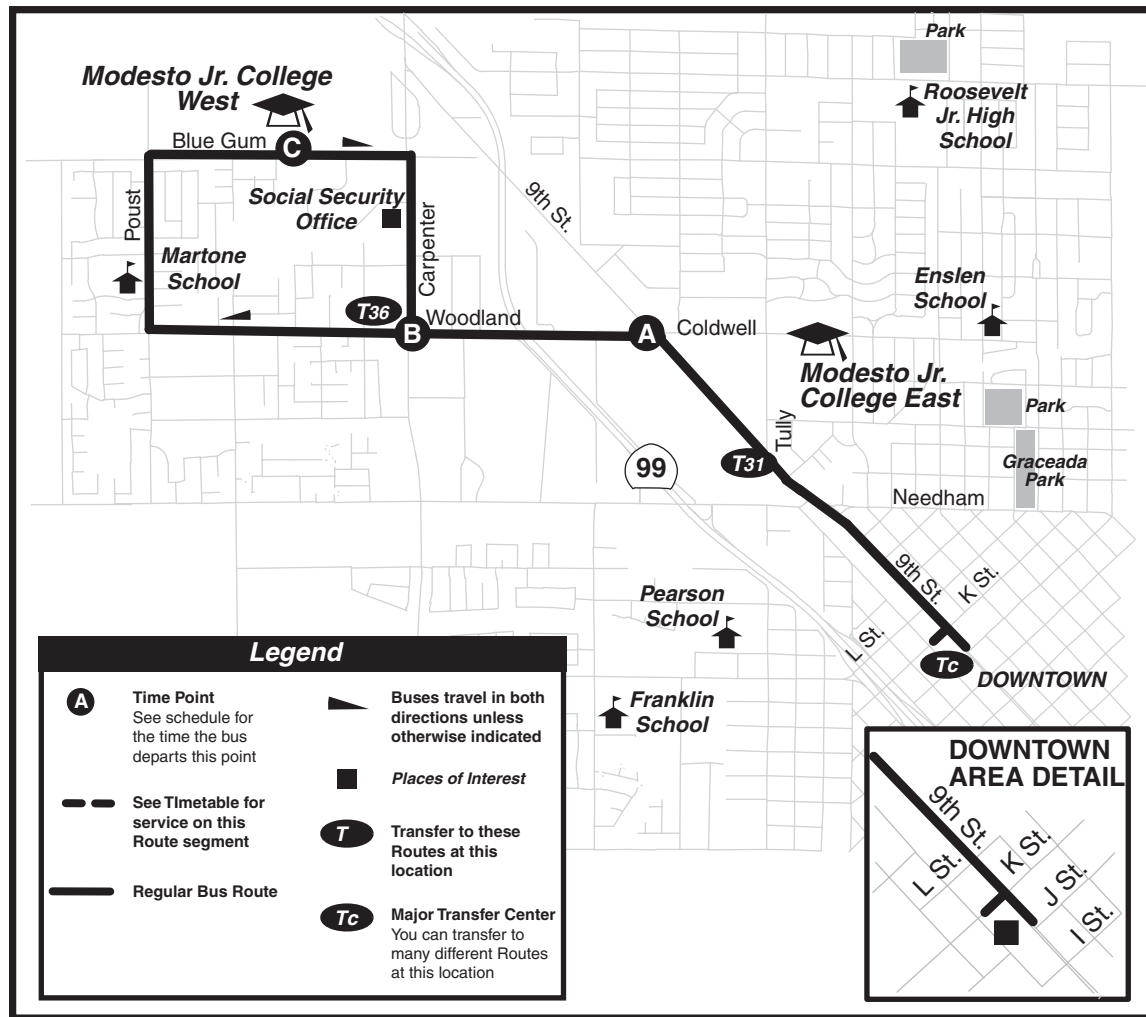

## MJC West-Downtown

30 minute frequency Mon - Fri / 60 minute frequency Sat - Sun

# ROUTE 33 Monday - Friday Timetable

# ROUTE 33 Saturday Timetable

# ROUTE 33 Sunday Timetable