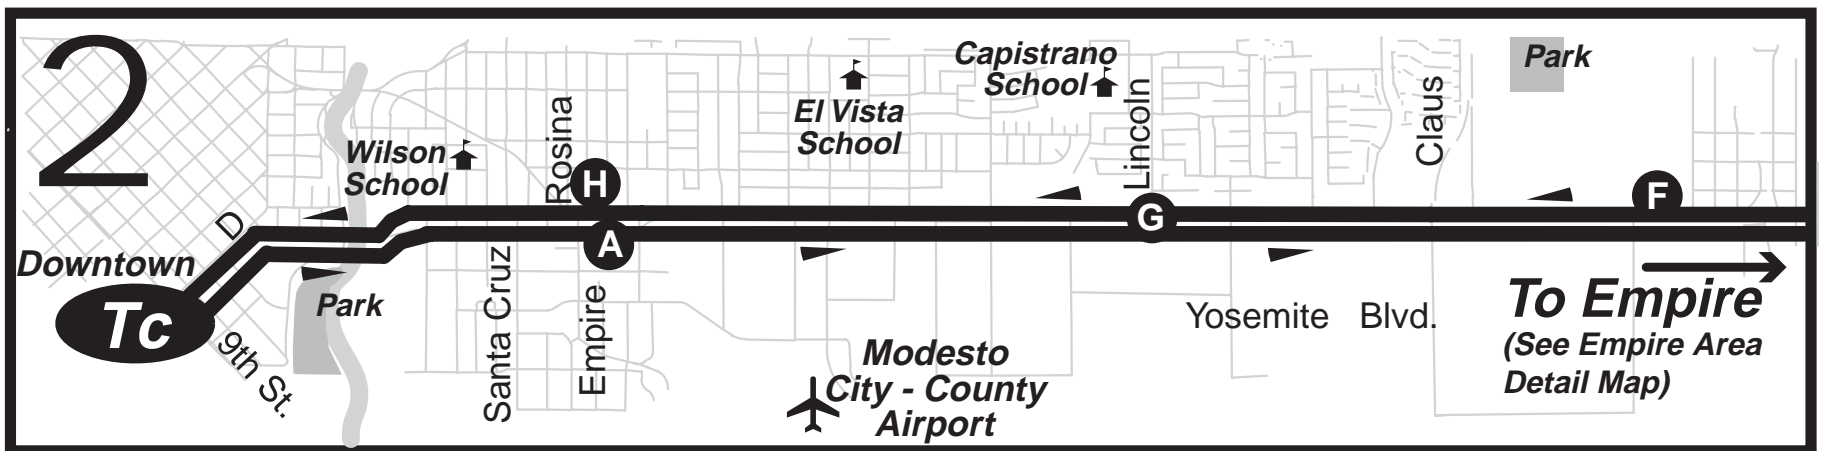

# ROUTE 39 Monday - Friday Maps

Legend	
<b>A</b> Time Point See schedule for the time the bus departs from this point	Buses travel in both directions unless otherwise indicated
See Timetable for service on this route segment	Places of Interest
Regular Bus Route	<b>T</b> Transfer to these routes, check timetables
	<b>Tc</b> Major Transfer Center You can transfer to many different routes at this location