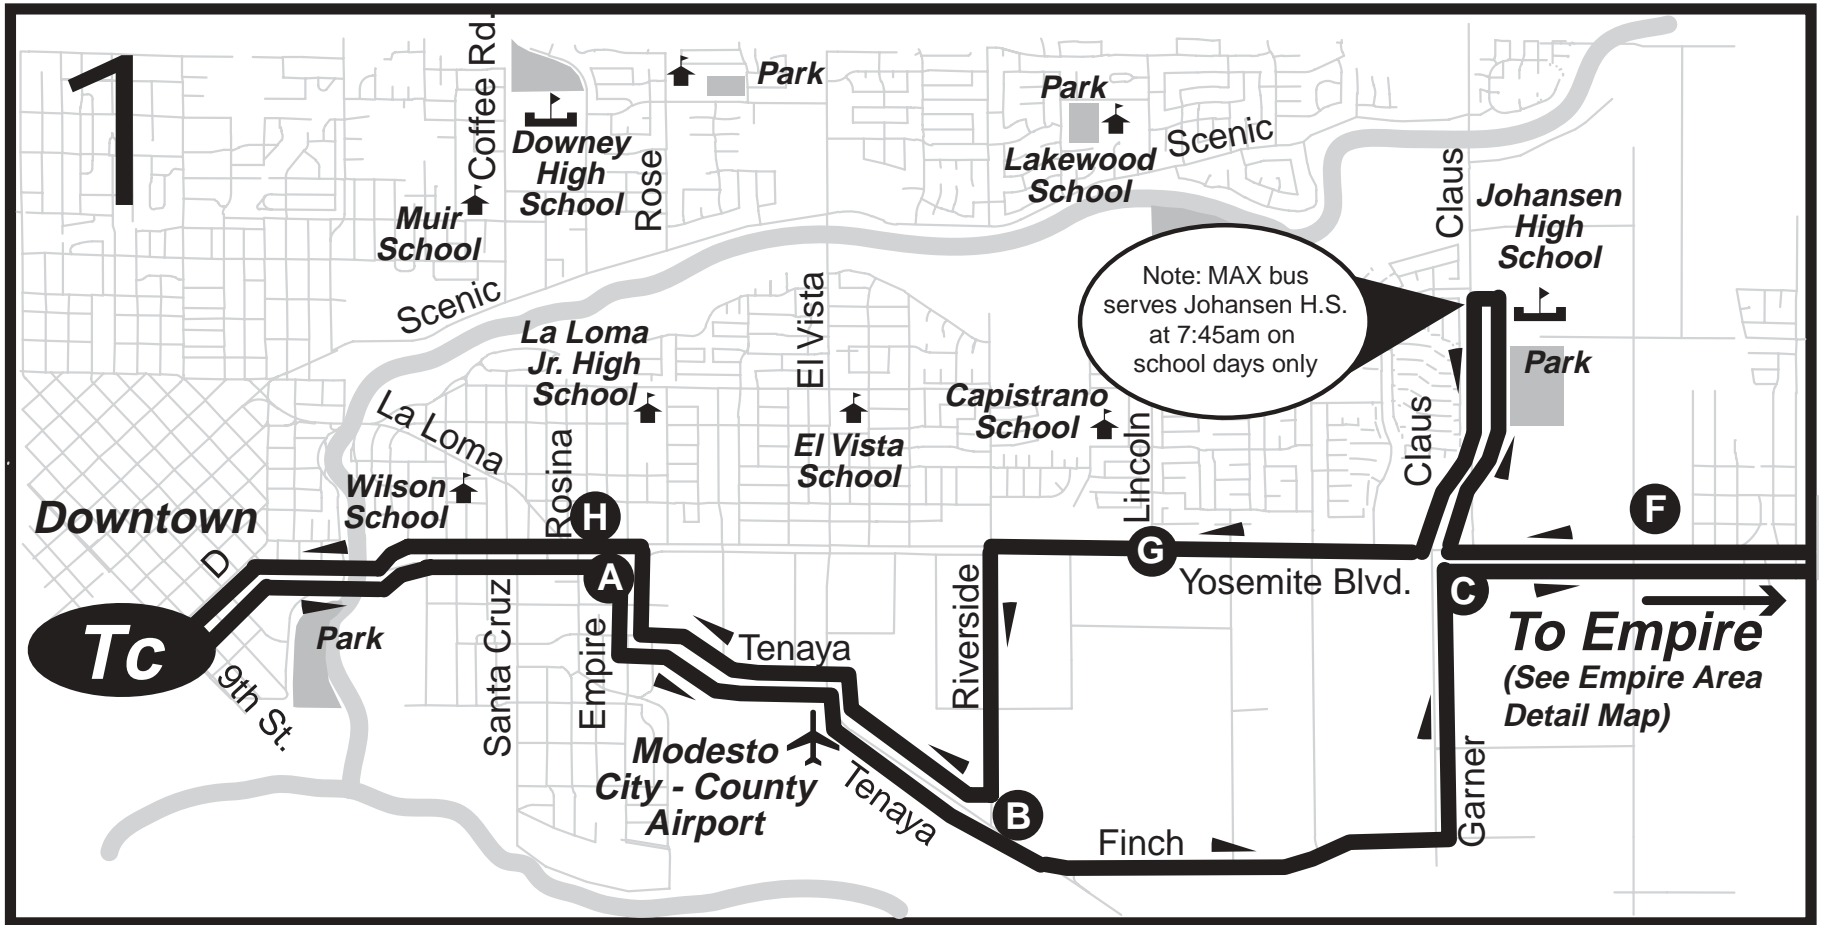

# ROUTE 39 Monday - Friday Maps

Legend	
<b>A</b> Time Point See schedule for the time the bus departs from this point	Buses travel in both directions unless otherwise indicated
See Timetable for service on this route segment	Places of Interest
Regular Bus Route	<b>T</b> Transfer to these routes, check timetables
	<b>Tc</b> Major Transfer Center You can transfer to many different routes at this location