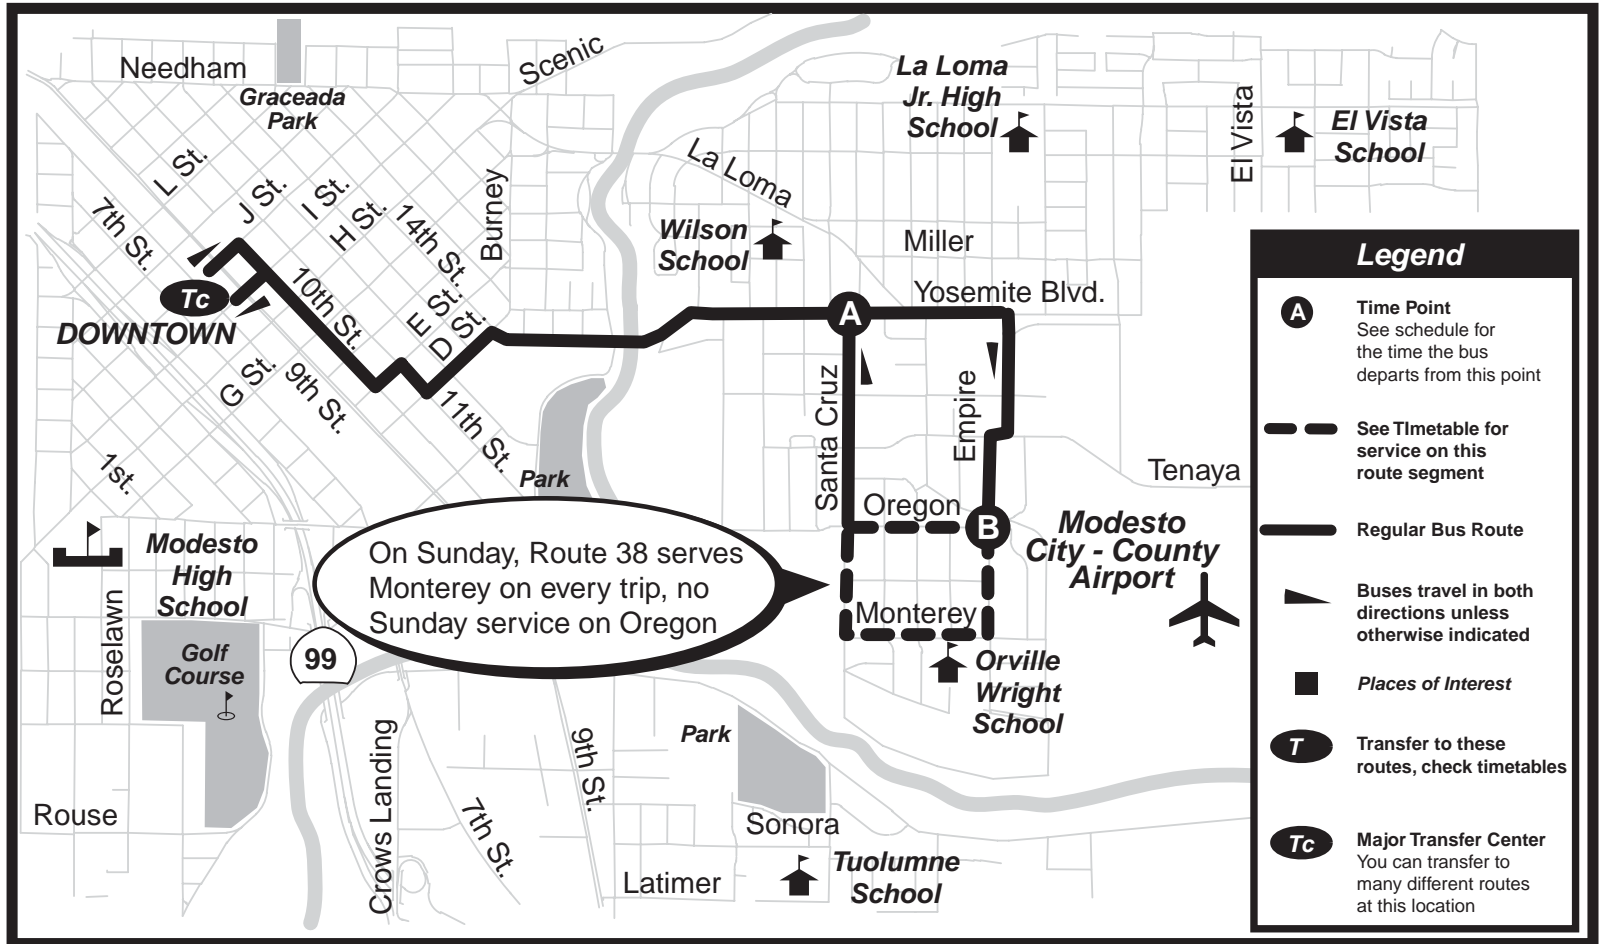

ROUTE 38 Monday - Saturday Timetable

Airport Neighborhood

Monday - Saturday Timetable					
Downtown to Airport Neighborhood				To Downtwn	
	Downtown Transit Center	Yosemite & Santa Cruz	Empire & Oregon	Santa Cruz & Yosemite	Downtown Transit Center
Leave	A	B	Service to:	A	Arrive
6:00	6:06	6:10	Oregon	6:15	6:25
6:30	6:36	6:40	Monterey	6:45	6:55
7:00	7:06	7:10	Oregon	7:15	7:25
7:30	7:36	7:40	Monterey	7:45	7:55
8:00	8:06	8:10	Oregon	8:15	8:25
8:30	8:36	8:40	Monterey	8:45	8:55
9:00	9:06	9:10	Oregon	9:15	9:25
9:30	9:36	9:40	Monterey	9:45	9:55
10:00	10:06	10:10	Oregon	10:15	10:25
10:30	10:36	10:40	Monterey	10:45	10:55
11:00	11:06	11:10	Oregon	11:15	11:25
11:30	11:36	11:40	Monterey	11:45	11:55
12:00	12:06	12:10	Oregon	12:15	12:25
12:30	12:36	12:40	Monterey	12:45	12:55
1:00	1:06	1:10	Oregon	1:15	1:25
1:30	1:36	1:40	Monterey	1:45	1:55
2:00	2:06	2:10	Oregon	2:15	2:25
2:30	2:36	2:40	Monterey	2:45	2:55
3:00	3:06	3:10	Oregon	3:15	3:25
3:30	3:36	3:40	Monterey	3:45	3:55
4:00	4:06	4:10	Oregon	4:15	4:25
4:30	4:36	4:40	Monterey	4:45	4:55
5:00	5:06	5:10	Oregon	5:15	5:25
5:30	5:36	5:40	Monterey	5:45	5:55
6:00	6:06	6:10	Oregon	6:15	6:25
6:30	6:36	6:40	Monterey	6:45	6:55
7:00	7:06	7:10	Oregon	7:15	7:25
7:30	7:36	7:40	Monterey	7:45	7:55

PM TIMES SHOWN IN BOLD

Indicates no Saturday service on these runs.

ROUTE 38 Monday - Sunday

Airport Neighborhood

30 minute frequency Mon - Sat / 60 minute frequency Sun

SUNDAY TIMETABLE

	Downtown Transit Center	Yosemite & Santa Cruz	Empire & Monterey	Santa Cruz & Yosemite	Downtown Transit Center
Leave	A	B	A	Arrive	
9:15	9:21	9:25	9:30	9:40	
10:15	10:21	10:25	10:30	10:40	
11:15	11:21	11:25	11:30	11:40	
12:15	12:21	12:25	12:30	12:40	
1:15	1:21	1:25	1:30	1:40	
2:15	2:21	2:25	2:30	2:40	
3:15	3:21	3:25	3:30	3:40	
4:15	4:21	4:25	4:30	4:40	
5:15	5:21	5:25	5:30	5:40	

PM TIMES SHOWN IN BOLD