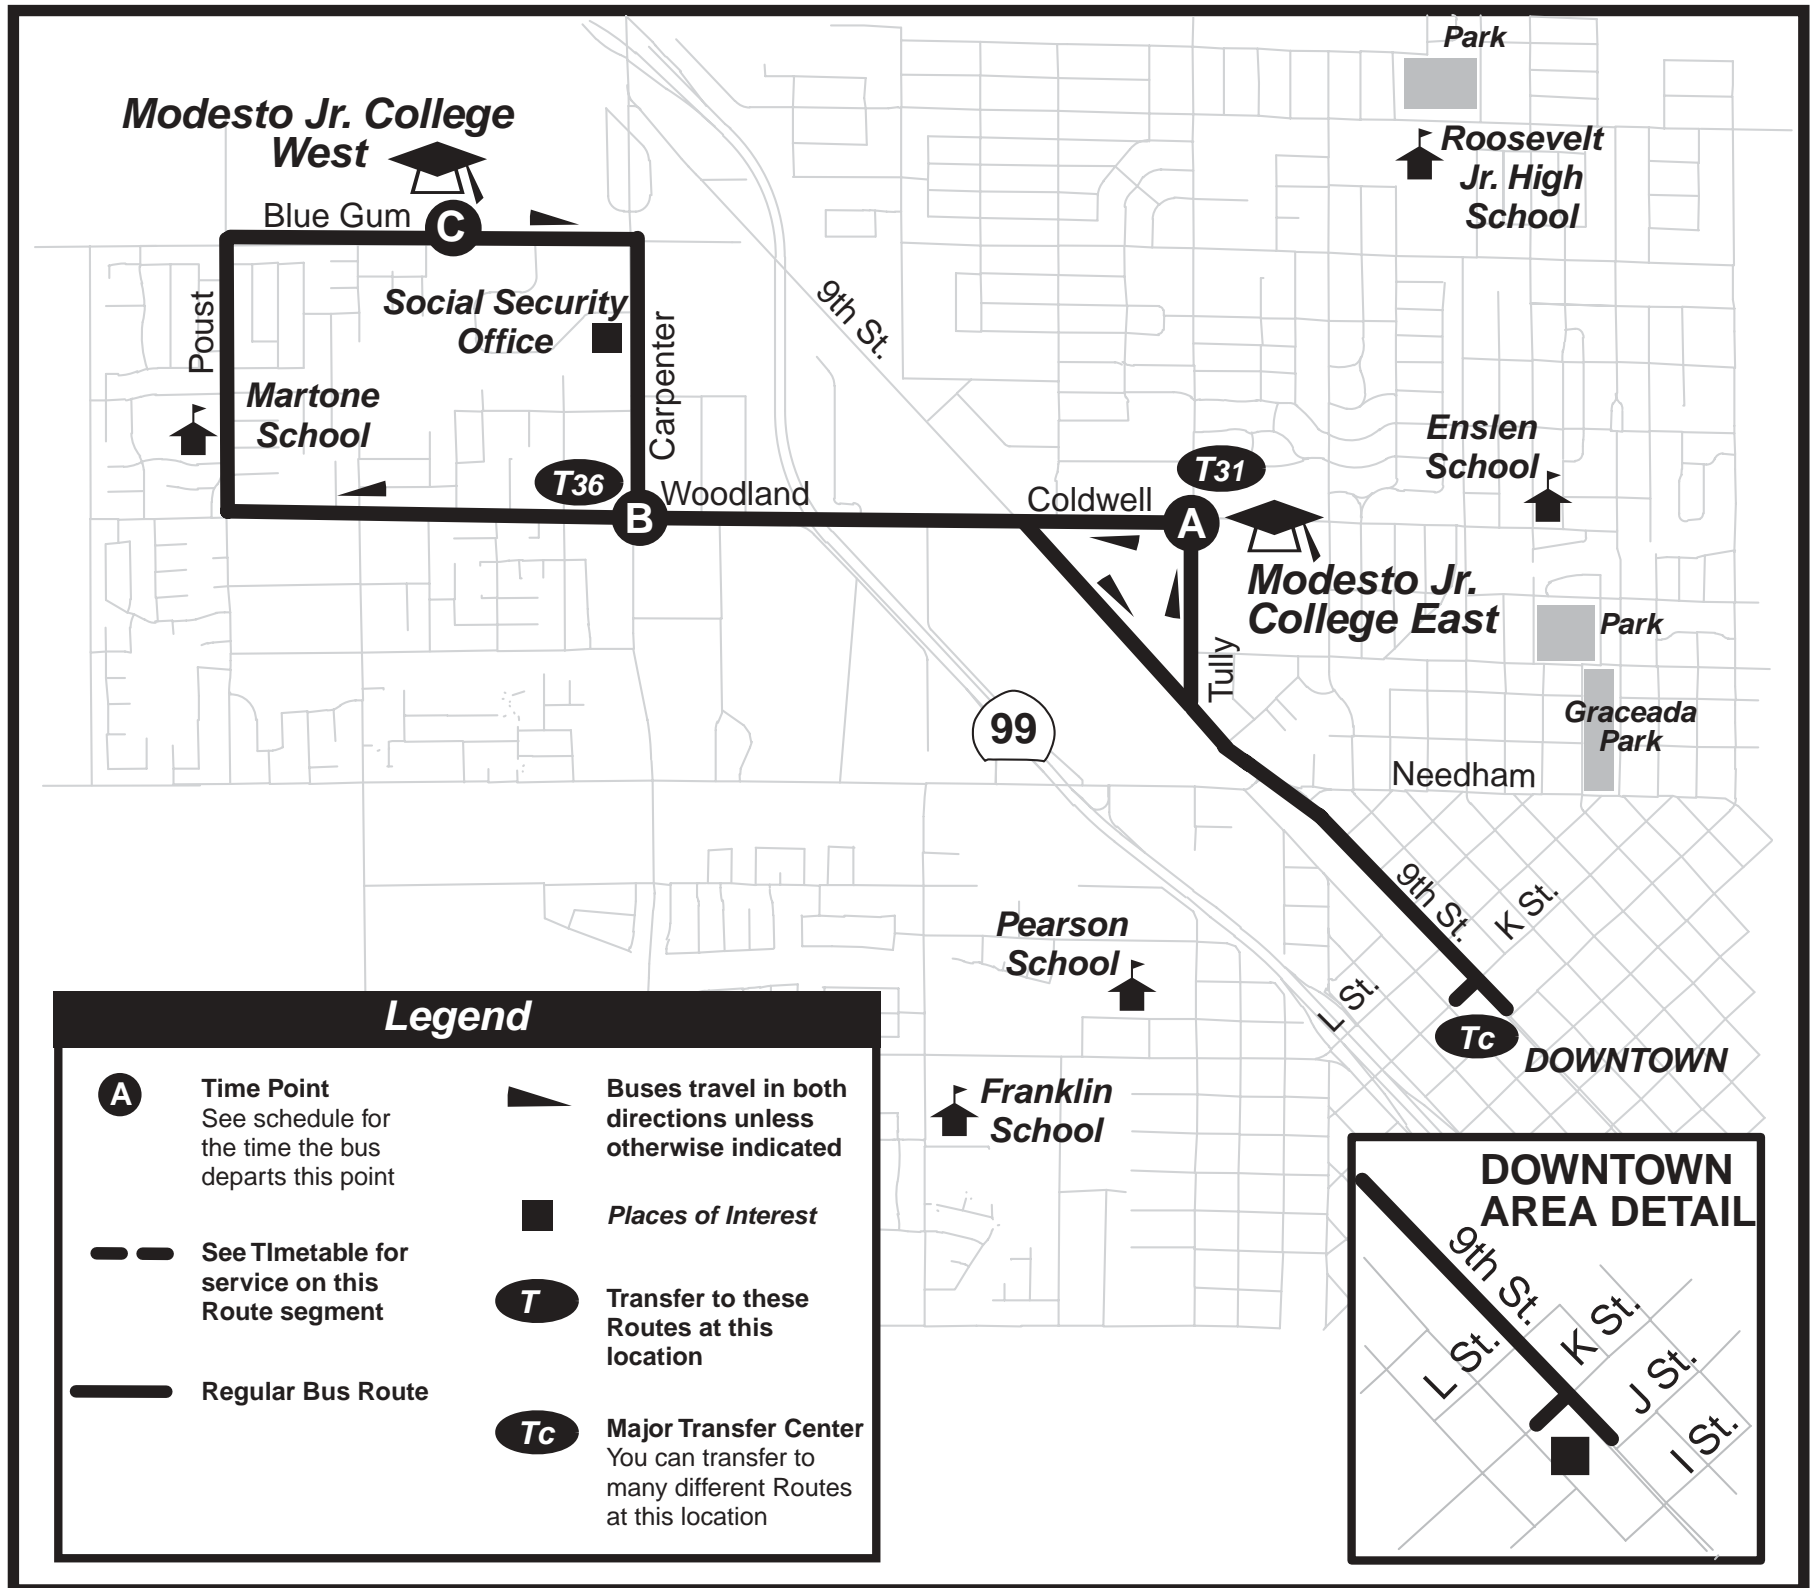

## MJC East/West-Downtown

30 minute frequency Mon - Fri / 60 minute frequency Sat - Sun

# ROUTE 33 Saturday Timetable

# ROUTE 33 *Sunday Timetable*

## MJC East/West - Downtown

SUNDAY TIMETABLE						
DOWNTOWN TO MJC WEST				TO DWNTWN		
	<i>Downtown Transit Center</i>	<i>Tully &amp; Coldwell MJC East</i>	<i>Woodland &amp; Carpenter</i>	<i>Bluegum at MJC West</i>	<i>Carpenter &amp; Woodland</i>	<i>Downtown Transit Center</i>
Leave	<b>A</b>	<b>B</b>	<b>C</b>	<b>B</b>	Arrive	
9:45	9:50	9:53	9:58	10:02	10:10	
10:45	10:50	10:53	10:58	11:02	11:10	
11:45	11:50	11:53	11:58	<b>12:02</b>	<b>12:10</b>	
<b>12:45</b>	<b>12:50</b>	<b>12:53</b>	<b>12:58</b>	<b>1:02</b>	<b>1:10</b>	
<b>1:45</b>	<b>1:50</b>	<b>1:53</b>	<b>1:58</b>	<b>2:02</b>	<b>2:10</b>	
<b>2:45</b>	<b>2:50</b>	<b>2:53</b>	<b>2:58</b>	<b>3:02</b>	<b>3:10</b>	
<b>3:45</b>	<b>3:50</b>	<b>3:53</b>	<b>3:58</b>	<b>4:02</b>	<b>4:10</b>	
PM TIMES SHOWN IN BOLD						