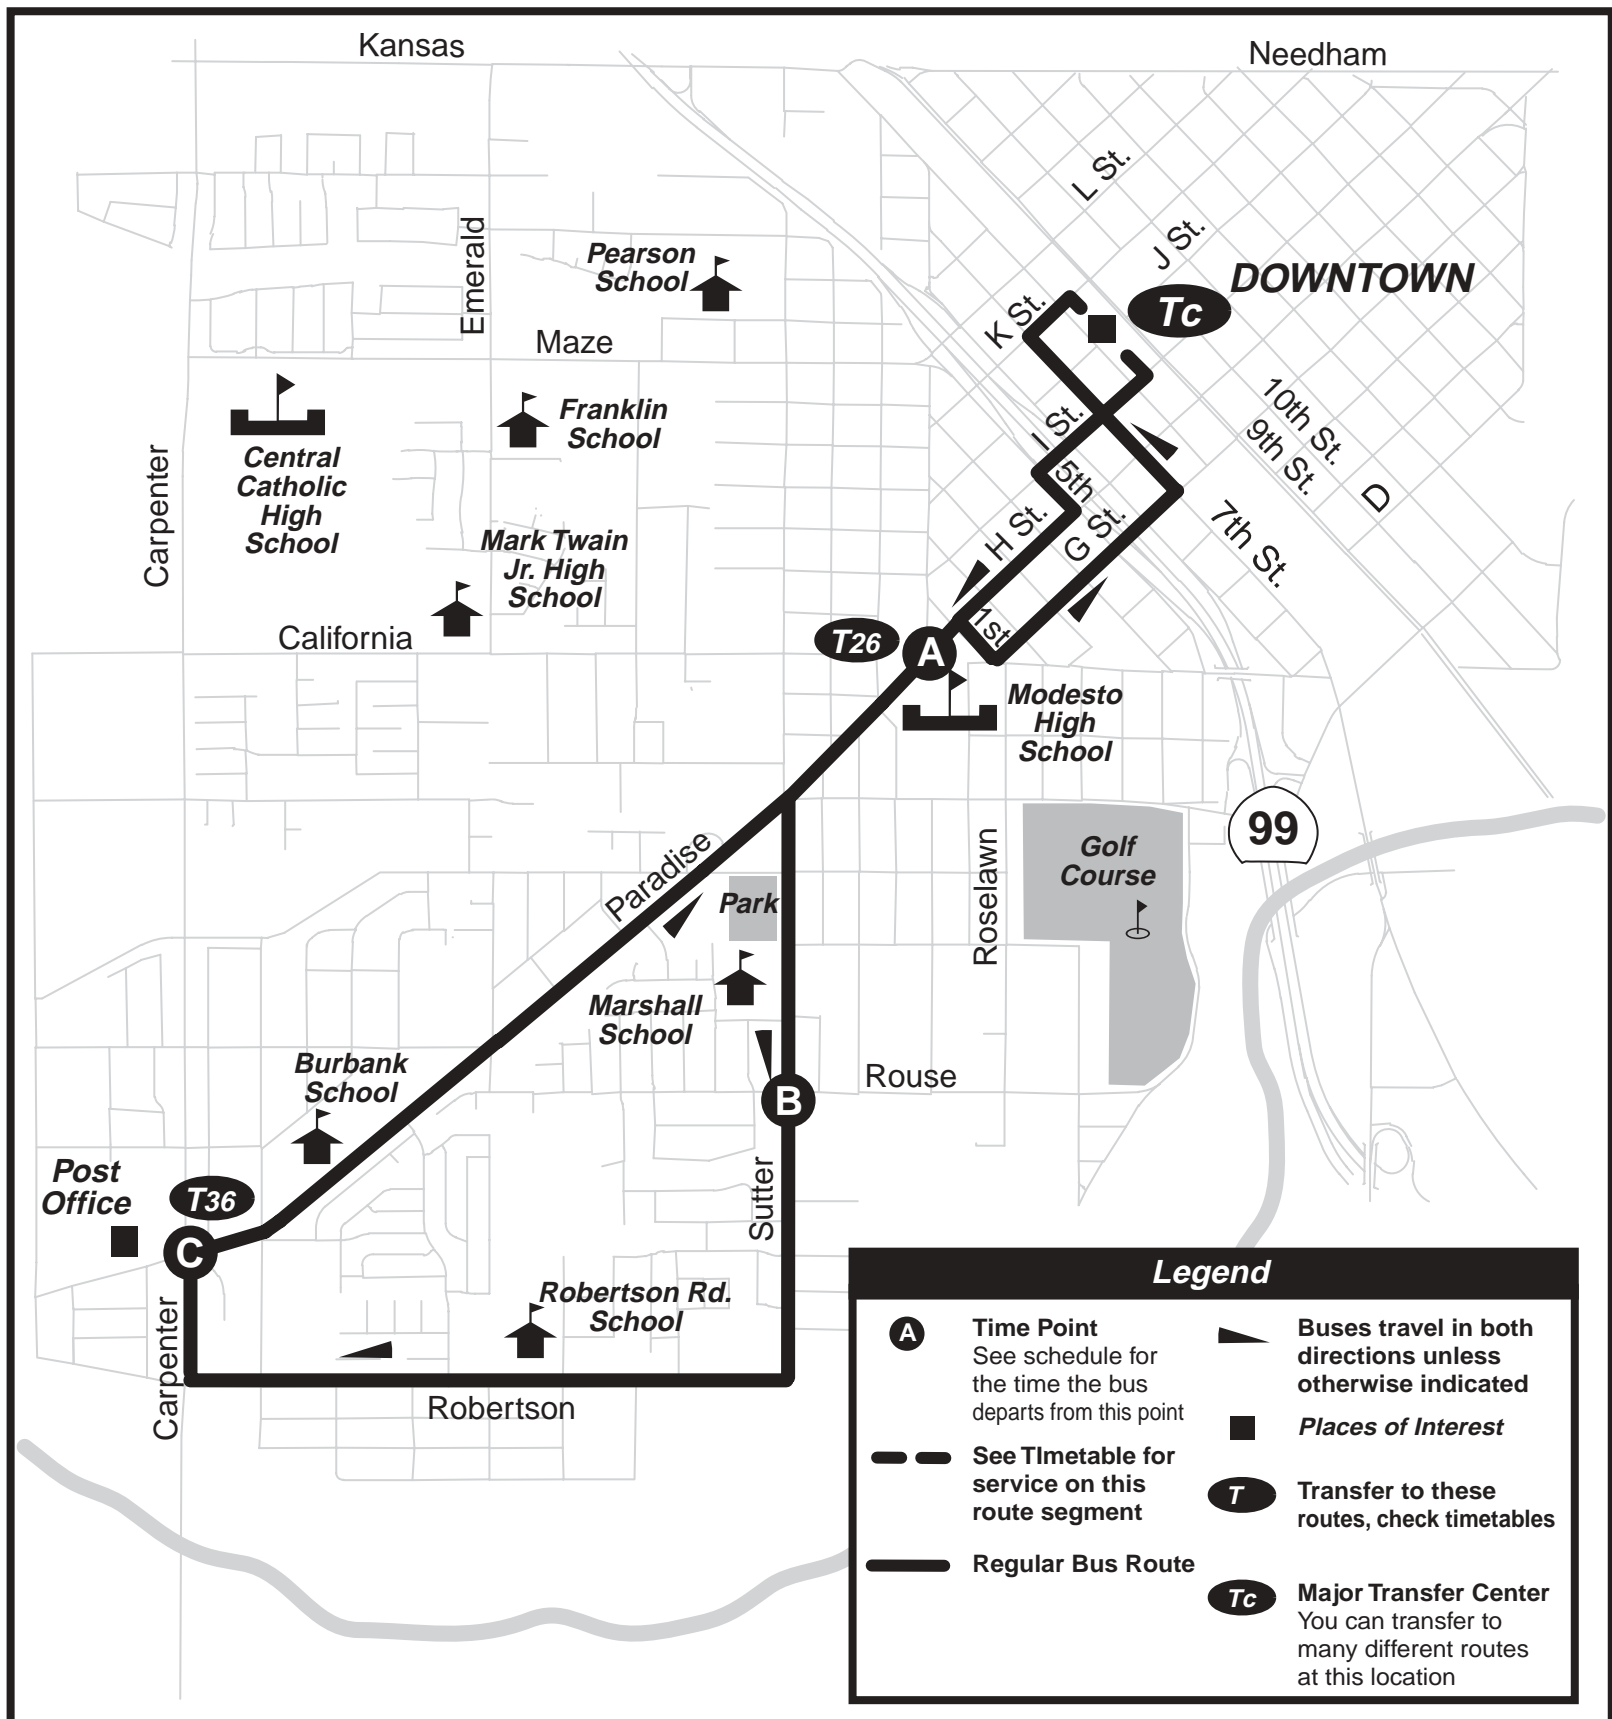

ROUTE 21 Monday - Sunday Map

Paradise-Downtown

30 minute frequency Mon-Sat / Sunday see timetable

Legend

- A** Time Point
See schedule for the time the bus departs from this point
- See Timetable for service on this route segment**
- Regular Bus Route**
- Buses travel in both directions unless otherwise indicated**
- Places of Interest**
- T** Transfer to these routes, check timetables
- Tc** Major Transfer Center
You can transfer to many different routes at this location

ROUTE 21 Monday - Saturday Timetable

Paradise - Downtown

Downtown to Carpenter				To DT		
	Downtown Transit Center	Modesto High	Sutter & Rouse	Paradise & Carpenter	Modesto High to Transit Center	Downtown Transit Center
Leave	A	B	C	A	Arrive	
5:45	5:48	5:52	5:57	6:02	6:10	
6:15	6:18	6:22	6:27	6:32	6:40	
6:45	6:48	6:52	6:57	7:02	7:10	
7:15	7:18	7:22	7:27	7:32	7:40	
7:45	7:48	7:52	7:57	8:02	8:10	
8:15	8:18	8:22	8:27	8:32	8:40	
8:45	8:48	8:52	8:57	9:02	9:10	
9:15	9:18	9:22	9:27	9:32	9:40	
9:45	9:48	9:52	9:57	10:02	10:10	
10:15	10:18	10:22	10:27	10:32	10:40	
10:45	10:48	10:52	10:57	11:02	11:10	
11:15	11:18	11:22	11:27	11:32	11:40	
11:45	11:48	11:52	11:57	12:02	12:10	
12:15	12:18	12:22	12:27	12:32	12:40	
12:45	12:48	12:52	12:57	1:02	1:10	
1:15	1:18	1:22	1:27	1:32	1:40	
1:45	1:48	1:52	1:57	2:02	2:10	
2:15	2:18	2:22	2:27	2:32	2:40	
2:45	2:48	2:52	2:57	3:02	3:10	
3:15	3:18	3:22	3:27	3:32	3:40	
3:45	3:48	3:52	3:57	4:02	4:10	
4:15	4:18	4:22	4:27	4:32	4:40	
4:45	4:48	4:52	4:57	5:02	5:10	
5:15	5:18	5:22	5:27	5:32	5:40	
5:45	5:48	5:52	5:57	6:02	6:10	
6:15	6:18	6:22	6:27	6:32	6:40	
6:45	6:48	6:52	6:57	7:02	7:10	
7:15	7:18	7:22	7:27	7:32	7:40	

PM TIMES SHOWN IN BOLD

Map for Route 21 Sunday can be found on page 8